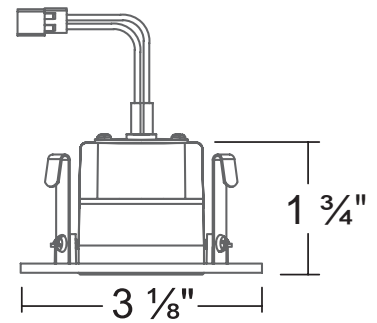

BLED-2T-GRW-SQ-3K

Trim: Adjustable Square Gimbal

Finish: White