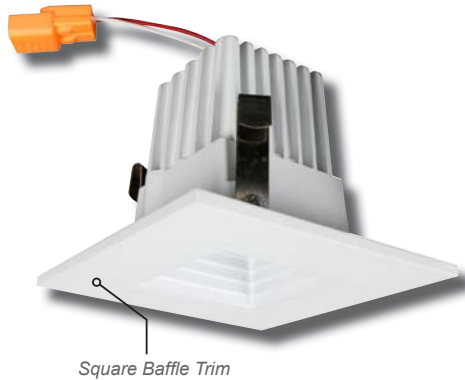

2" LED RECESSED TRIMS

COMPATIBLE WITH
BLED2 HOUSINGS

Project:	
Type:	
Catalog #:	

BLED-2T-BW-SQ-3K

Trim: Square Baffle

Finish: White

BLED-2T-GRW-SQ-3K

Trim: Adjustable Square Gimbal

Finish: White

BLED-2T-BW-3K

Trim: Baffle

Finish: White

MODEL	DESCRIPTION	INPUT VOLTAGE	CRI	WATTS	LUMENS	LUMENS/WATT	COLOR TEMP.
BLED-2T-BW-SQ-3K	2" LED Trim / Baffle	120V @ 50Hz / 60Hz	≥90	9	600	75	3000K
BLED-2T-GRW-SQ-3K	2" LED Trim / Square Baffle	120V @ 50Hz / 60Hz	≥90	9	600	75	3000K
BLED-2T-BW-3K	2" LED Trim / Adjustable Square Baffle	120V @ 50Hz / 60Hz	≥90	9	600	75	3000K