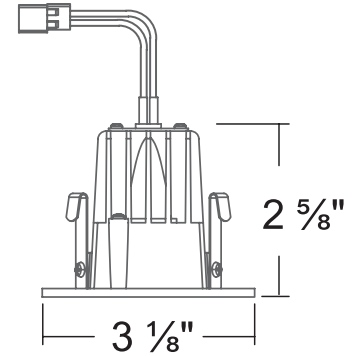

2" LED RECESSED TRIMS

COMPATIBLE WITH
BLED2 HOUSINGS

Project:	
Type:	
Catalog #:	

BLED-2T-BW-SQ-3K

Trim: Square Baffle

Finish: White

BLED-2T-GRW-SQ-3K

Trim: Adjustable Square Gimbal

Finish: White

BLED-2T-BW-3K

Trim: Baffle

Finish: White

MODEL	DESCRIPTION	INPUT VOLTAGE	CRI	WATTS	LUMENS	LUMENS/WATT	COLOR TEMP.
BLED-2T-BW-SQ-3K	2" LED Trim / Baffle	120V @ 50Hz / 60Hz	≥90	9	600	75	3000K
BLED-2T-GRW-SQ-3K	2" LED Trim / Square Baffle	120V @ 50Hz / 60Hz	≥90	9	600	75	3000K
BLED-2T-BW-3K	2" LED Trim / Adjustable Square Baffle	120V @ 50Hz / 60Hz	≥90	9	600	75	3000K