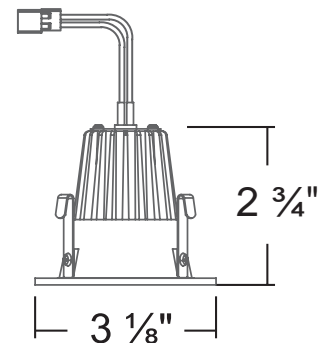

2" LED RECESSED TRIMS

COMPATIBLE WITH
BLED2 HOUSINGS

Project:	
Type:	
Catalog #:	

BLED-2T-BW-SQ-3K

Trim: Square Baffle

Finish: White

BLED-2T-GRW-SQ-3K

Trim: Adjustable Square Gimbal

Finish: White

BLED-2T-BW-3K

Trim: Baffle

Finish: White

MODEL	DESCRIPTION	INPUT VOLTAGE	CRI	WATTS	LUMENS	LUMENS/WATT	COLOR TEMP.
BLED-2T-BW-SQ-3K	2" LED Trim / Baffle	120V @ 50Hz / 60Hz	≥90	9	600	75	3000K
BLED-2T-GRW-SQ-3K	2" LED Trim / Square Baffle	120V @ 50Hz / 60Hz	≥90	9	600	75	3000K
BLED-2T-BW-3K	2" LED Trim / Adjustable Square Baffle	120V @ 50Hz / 60Hz	≥90	9	600	75	3000K