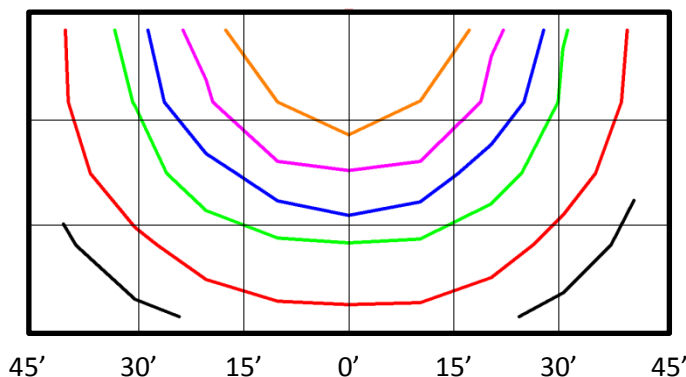

LEDWPCA120W-5K (14,227 Lumens)

0' Luminaire Orientation:

BUG Rating: B3-U0-G1

Zone	Lumens	%
FL - Front - Low (0-30)	2,307	16%
FM - Front - Medium (30-60)	3,961	28%
FH - Front - High (60-80)	1,061	7%
FVH - Front - Very High (80-90)	66	0%
Total Forward Light	7,394	52%
BL - Back - Low (0-30)	2,467	17%
BM - Back - Medium (30-60)	3,531	25%
BH - Back - High (60-80)	768	5%
BVH - Back - Very High (80-90)	67	0%
Total Back Light	6,833	48%
UL - Up Light - Low (90-100)	0	0%
UH - Up Light - High (100-180)	0	0%
Total Up Light	0	0%

Total Lumens 14,227 100%

Foot Candles

- 5.0
- 2.0
- 1.0
- 0.5
- 0.2
- 0.1

Notes:

- Isofootcandle plots depict initial footcandles at grade.
- Gridlines represent units of mounting height of 15 feet.