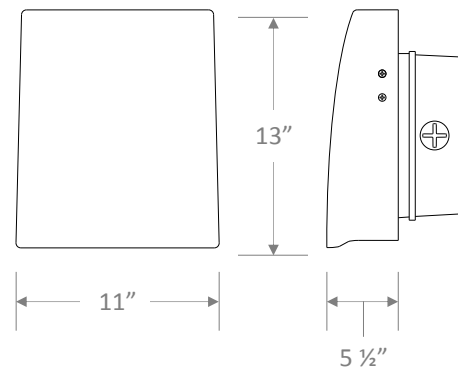

DIMENSIONS

Weight: 5.0 lb.

ORDERING INFORMATION

Model	Color Temperature	Luminaire Lumens	Luminaire Watts	Lumens Per Watt
LEDWPCA80W-3K	3000k	8,821	80	110
LEDWPCA80W-4K	4000k	9,056	80	113
LEDWPCA80W-5K	5000k	9,241	80	116
LEDWPCA120W-3K*	3000k	13,106	124	106
LEDWPCA120W-4K	4000k	13,796	124	111
LEDWPCA120W-5K	5000k	14,227	124	115