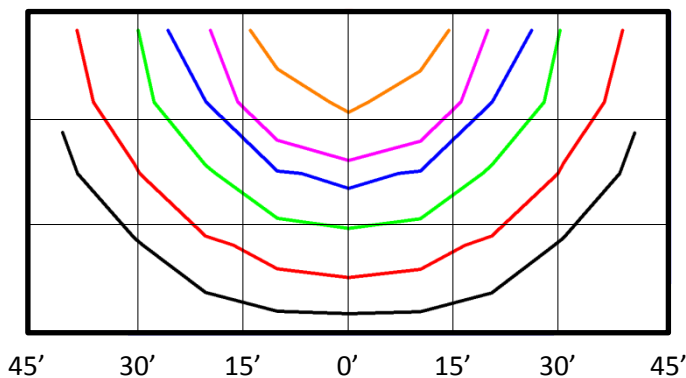

ELECTRICAL

Model	Color Temperature	CRI¹	Luminaire Lumens	Luminaire Watts	Lumens Per Watt	Input Voltage²	Input Current (A)			Power Factor	THD³	L₇₀ Hours⁴
							120V	240V	277V			
LEDWPCA80W-3K	3000k	> 80	8,821	110	80	120-277	0.67	0.33	0.29	> 90%	< 20%	69,000
LEDWPCA80W-4K	4000k	> 80	9,056	113	80	120-277	0.67	0.33	0.29	> 90%	< 20%	69,000
LEDWPCA80W-5K	5000k	> 80	9,241	116	80	120-277	0.67	0.33	0.29	> 90%	< 20%	69,000
LEDWPCA120W-3K*	3000k	> 80	13,106	106	124	120-277	1.04	0.52	0.45	> 90%	< 20%	69,000
LEDWPCA120W-4K	4000k	> 80	13,976	111	124	120-277	1.04	0.52	0.45	> 90%	< 20%	69,000
LEDWPCA120W-5K	5000k	> 80	14,227	115	124	120-277	1.04	0.52	0.45	> 90%	< 20%	69,000

¹ Color rendering index.

² All 50-60Hz.

³ Total harmonic distortion.

⁴ L₇₀ refers to the number of hours at which lumen output declines to 70% of the initial level. L₇₀ hours are IES TM-21-11 calculated hours.

* Note: Model LEDWPCA120W-3K is not DLC listed, and luminaire lumens are estimated at 95% of LEDWPCA120W-4K lumens.

PHOTOMETRIC DATA

LEDWPCA80W-5K (9,241 Lumens)

0' Luminaire Orientation:

BUG Rating: B3-U0-G1

Zone	Lumens	%
FL - Front - Low (0-30)	1,541	17%
FM - Front - Medium (30-60)	2,653	29%
FH - Front - High (60-80)	689	7%
FVH - Front - Very High (80-90)	40	0%
Total Forward Light	4,923	53%
BL - Back - Low (0-30)	1,596	17%
BM - Back - Medium (30-60)	2,158	23%
BH - Back - High (60-80)	515	6%
BVH - Back - Very High (80-90)	49	1%
Total Back Light	4,318	47%
UL - Up Light - Low (90-100)	0	0%
UH - Up Light - High (100-180)	0	0%
Total Up Light	0	0%

Total Lumens 9,241 100%