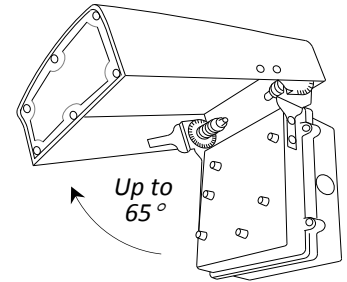

Project:	
Type:	
Catalog #:	

STANDARD

The LEDWPCA series is a contemporary, commercial-grade area luminaire. It features a heavy-duty, spring-loaded hinge, which provides the flexibility of focusing light near the mounting surface, or projecting light forward. With a die cast aluminum housing and a polycarbonate lens, the LEDWPCA series will stand up to many years of punishing environmental conditions. High-efficacy, long-life LEDs provide both energy and maintenance cost savings compared to traditional, HID area lights.

FEATURES

- Available in 3000k (warm white), 4000k (neutral white) and 5000k (cool white) color temperatures.*
- Long-life LEDs provide 69,000 hours of operation with at least 70% of initial lumen output (L₇₀).**
- LEDWPCA80W delivers 8,821 lumens & 110 lumens per watt (LPW) at 3000k; 9,056 lumens & 113 LPW at 4000k; and 9,241 lumens & 116 LPW at 5000k.*
- LEDWPCA120W delivers 13,796 lumens & 111 lumens per watt (LPW) at both 3000k & 4000k, and 14,227 lumens & 115 LPW at 5000k.*
- Heavy-duty, spring-loaded hinge provides the flexibility of focusing light near the mounting surface or projecting light forward.
- Universal 120-277 AC voltage (50-60Hz) is standard.
- Watertight, compression-type electrical connectors prevent moisture intrusion.
- Power factor > 0.90.
- Total harmonic distortion < 20%.
- Color rendering index > 80.
- Die cast aluminum housing with durable, dark bronze, powder coat paint.
- Durable, UV-resistant polycarbonate lens.
- Removable, threaded plugs for side attachment of ½" rigid electrical conduit, or for button photocells.
- Easy installation in new construction or retrofit.