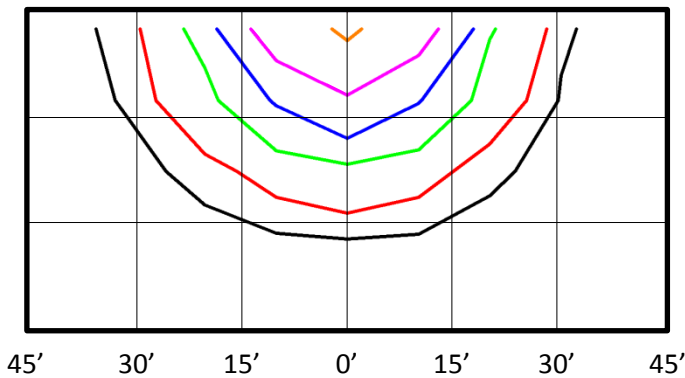

DIMENSIONS

Weight: 4.0 lb.

ORDERING INFORMATION

Model	Color Temperature	Luminaire Lumens	Luminaire Watts	Lumens Per Watt
LEDWPCA30W-3K	3000k	3,099	28	111
LEDWPCA30W-4K	4000k	3,239	28	116
LEDWPCA30W-5K	5000k	3,298	28	118
LEDWPCA50W-3K	3000k	4,920	49	100
LEDWPCA50W-4K	4000k	5,193	49	106
LEDWPCA50W-5K	5000k	5,287	49	108

ELECTRICAL

Model	Color Temperature	CRI ¹	Luminaire Lumens	Luminaire Watts	Lumens Per Watt	Input Voltage ²	Input Current (A)			Power Factor	THD ³	L ₇₀ Hours ⁴
							120V	240V	277V			
LEDWPCA30W-3K	3000k	> 80	3,099	28	111	120-277	0.23	0.12	0.10	> 90%	< 20%	69,000
LEDWPCA30W-4K	4000k	> 80	3,239	28	116	120-277	0.23	0.12	0.10	> 90%	< 20%	69,000
LEDWPCA30W-5K	5000k	> 80	3,298	28	118	120-277	0.23	0.12	0.10	> 90%	< 20%	69,000
LEDWPCA50W-3K	3000k	> 80	4,920	49	100	120-277	0.41	0.20	0.18	> 90%	< 20%	69,000
LEDWPCA50W-4K	4000k	> 80	5,193	49	106	120-277	0.41	0.20	0.18	> 90%	< 20%	69,000
LEDWPCA50W-5K	5000k	> 80	5,287	49	108	120-277	0.41	0.20	0.18	> 90%	< 20%	69,000

¹ Color rendering index.

² All 50-60Hz.

³ Total harmonic distortion.

⁴ L₇₀ refers to the number of hours at which lumen output declines to 70% of the initial level. L₇₀ hours are IES TM-21-11 calculated hours.

PHOTOMETRIC DATA

LEDWPCA30W-5K (3,298 Lumens)

0' Luminaire Orientation:

BUG Rating: B2-U0-G1

Zone	Lumens	%
FL - Front - Low (0-30)	565	17%
FM - Front - Medium (30-60)	895	27%
FH - Front - High (60-80)	214	6%
FVH - Front - Very High (80-90)	9	0%
Total Forward Light	1,683	51%