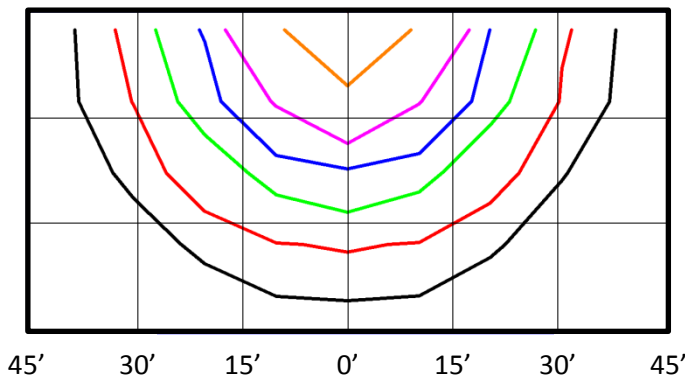

LEDWPCA50W-5K (5,287 Lumens)

0' Luminaire Orientation:

BUG Rating: B2-U0-G1

Zone	Lumens	%
FL - Front - Low (0-30)	980	19%
FM - Front - Medium (30-60)	1,699	32%
FH - Front - High (60-80)	443	8%
FVH - Front - Very High (80-90)	25	0%
Total Forward Light	3,147	60%

BL - Back - Low (0-30)	779	15%
BM - Back - Medium (30-60)	1,070	20%
BH - Back - High (60-80)	264	5%
BVH - Back - Very High (80-90)	27	1%
Total Back Light	2,140	40%

UL - Up Light - Low (90-100)	0	0%
UH - Up Light - High (100-180)	0	0%
Total Up Light	0	0%

Total Lumens 5,287 100%

Foot Candles

- 5.0
- 2.0
- 1.0
- 0.5
- 0.2
- 0.1

Notes:

- Isofootcandle plots depict initial footcandles at grade.
- Gridlines represent units of mounting height of 15 feet.