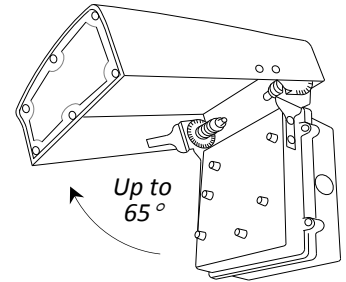

VERTICAL ADJUSTABILITY

- Heavy-duty, spring-loaded hinge provides vertical adjustability of the luminaire housing up to 65°.
- Adjustability provides for a range of lighting effects from full-cutoff downlight to forward throw.
- Knurled notches securely retain rotated position even in demanding environments.