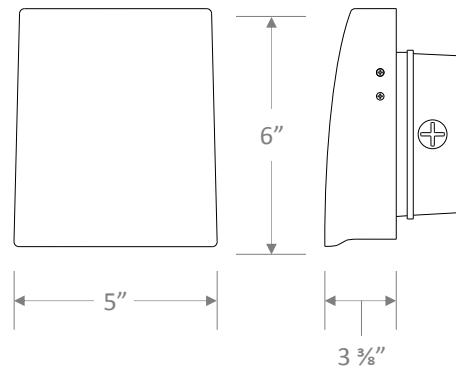

DIMENSIONS

Weight: 2.4 lb.

ORDERING INFORMATION

Model	Color Temperature	Luminaire Lumens	Luminaire Watts	Lumens Per Watt
LEDWPCA12W-3K	3000k	1,211	12	101
LEDWPCA12W-4K	4000k	1,285	12	107
LEDWPCA12W-5K	5000k	1,321	12	110