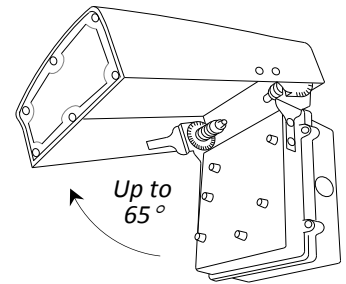

VERTICAL ADJUSTABILITY

- Heavy-duty, spring-loaded hinge provides vertical adjustability of the luminaire housing up to 65°.
- Adjustability provides for a range of lighting effects from full-cutoff downlight to forward throw.
- Knurled notches securely retain rotated position even in demanding environments.