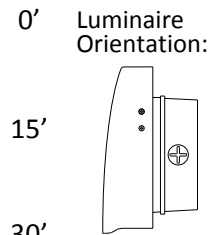

ELECTRICAL

Model	Color Temperature	CRI¹	Luminaire Lumens	Luminaire Watts	Lumens Per Watt	Input Voltage²	Input Current (A)			Power Factor	THD³	L₇₀ Hours⁴
							120V	240V	277V			
LEDWPCA12W-3K	3000k	> 80	1,211	12	101	120-277	0.10	0.05	0.04	> 90%	< 20%	69,000
LEDWPCA12W-4K	4000k	> 80	1,285	12	107	120-277	0.10	0.05	0.04	> 90%	< 20%	69,000
LEDWPCA12W-5K	5000k	> 80	1,321	12	110	120-277	0.10	0.05	0.04	> 90%	< 20%	69,000

¹ Color rendering index.

² All 50-60Hz.

³ Total harmonic distortion.

⁴ L₇₀ refers to the number of hours at which lumen output declines to 70% of the initial level. L₇₀ hours are IES TM-21-11 calculated hours.

PHOTOMETRIC DATA

LEDWPCA12W-5K (1,321 Lumens)

BUG Rating: B1-U0-G0

Zone	Lumens	%
FL - Front - Low (0-30)	229	17%
FM - Front - Medium (30-60)	373	28%
FH - Front - High (60-80)	89	7%
FVH - Front - Very High (80-90)	4	0%
Total Forward Light	696	53%
BL - Back - Low (0-30)	212	16%
BM - Back - Medium (30-60)	322	24%
BH - Back - High (60-80)	82	6%
BVH - Back - Very High (80-90)	8	1%
Total Back Light	625	47%
UL - Up Light - Low (90-100)	0	0%
UH - Up Light - High (100-180)	0	0%
Total Up Light	0	0%
Total Lumens	1,321	100%

Foot Candles

- 5.0
- 2.0
- 1.0
- 0.5
- 0.2
- 0.1

Notes:

- Isofootcandle plots depict initial footcandles at grade.
- Gridlines represent units of mounting height of 15 feet.