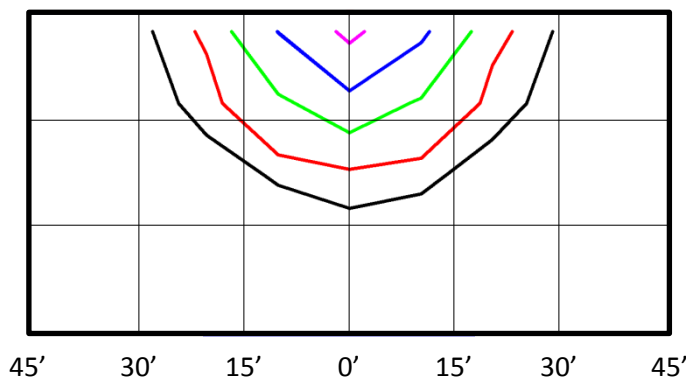

DIMENSIONS

Weight: 2.4 lb.

ORDERING INFORMATION

Model	Color Temperature	Luminaire Lumens	Luminaire Watts	Lumens Per Watt
LEDWPCA12W-3K	3000k	1,211	12	101
LEDWPCA12W-4K	4000k	1,285	12	107
LEDWPCA12W-5K	5000k	1,321	12	110

ELECTRICAL

Model	Color Temperature	CRI ¹	Luminaire Lumens	Luminaire Watts	Lumens Per Watt	Input Voltage ²	Input Current (A)			Power Factor	THD ³	L ₇₀ Hours ⁴
							120V	240V	277V			
LEDWPCA12W-3K	3000k	> 80	1,211	12	101	120-277	0.10	0.05	0.04	> 90%	< 20%	69,000
LEDWPCA12W-4K	4000k	> 80	1,285	12	107	120-277	0.10	0.05	0.04	> 90%	< 20%	69,000
LEDWPCA12W-5K	5000k	> 80	1,321	12	110	120-277	0.10	0.05	0.04	> 90%	< 20%	69,000

¹ Color rendering index.

² All 50-60Hz.

³ Total harmonic distortion.

⁴ L₇₀ refers to the number of hours at which lumen output declines to 70% of the initial level. L₇₀ hours are IES TM-21-11 calculated hours.

PHOTOMETRIC DATA

LEDWPCA12W-5K (1,321 Lumens)

BUG Rating: B1-U0-G0

Zone	Lumens	%
FL - Front - Low (0-30)	229	17%
FM - Front - Medium (30-60)	373	28%
FH - Front - High (60-80)	89	7%
FVH - Front - Very High (80-90)	4	0%
Total Forward Light	696	53%
BL - Back - Low (0-30)	212	16%
BM - Back - Medium (30-60)	322	24%
BH - Back - High (60-80)	82	6%
BVH - Back - Very High (80-90)	8	1%
Total Back Light	625	47%
UL - Up Light - Low (90-100)	0	0%
UH - Up Light - High (100-180)	0	0%
Total Up Light	0	0%
Total Lumens	1,321	100%